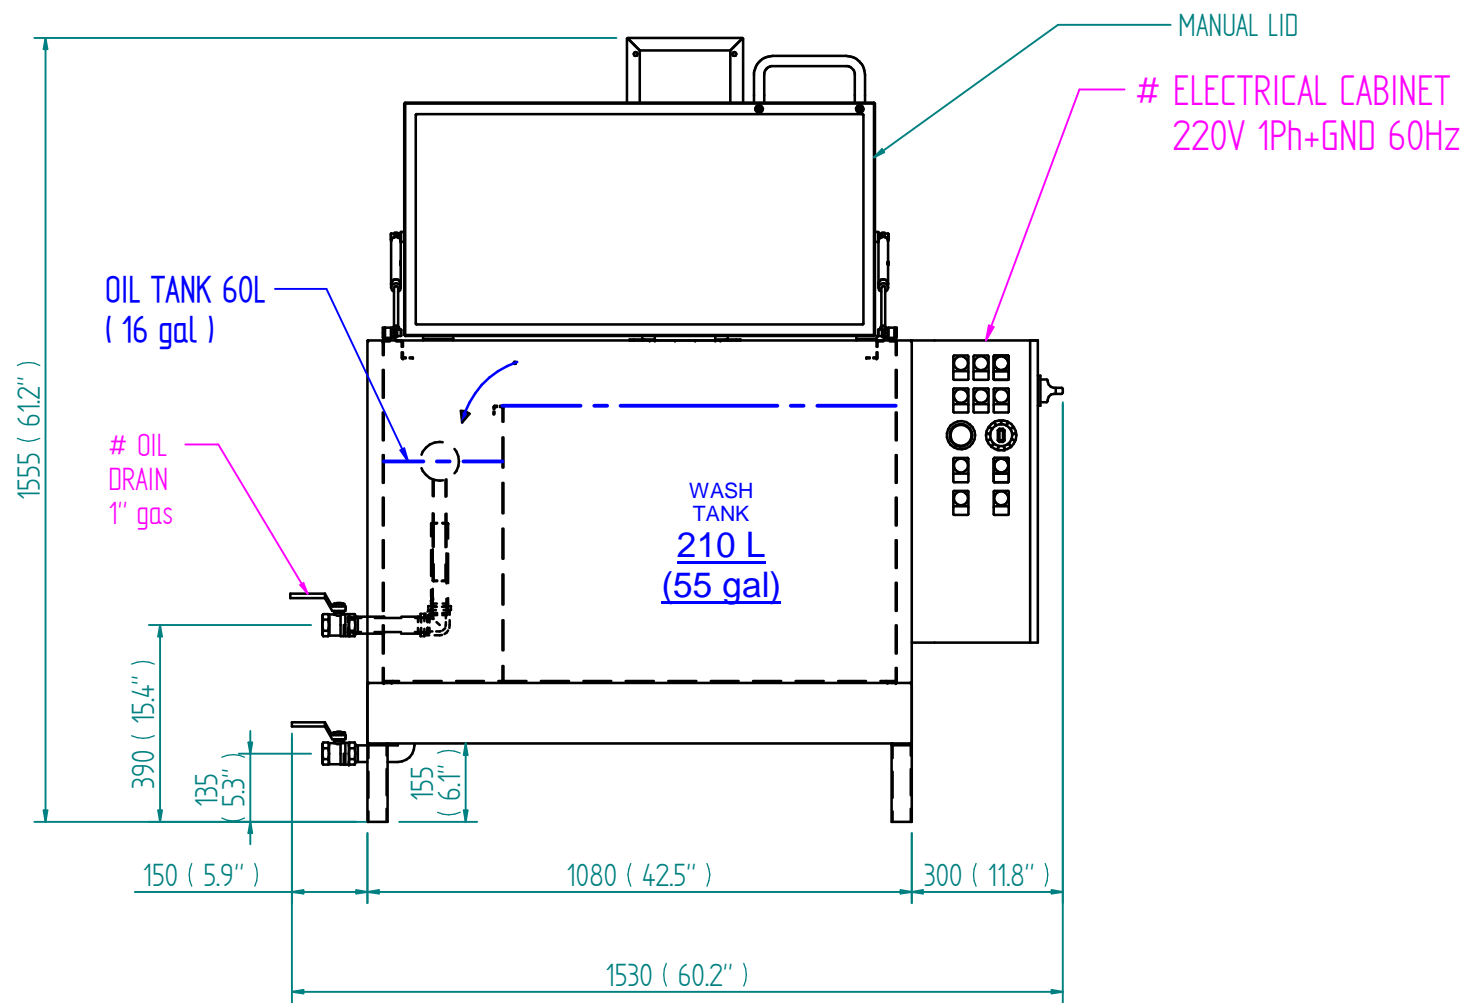

DISEGNATORE	REV.	DATA	DESCRIZIONE

USA

CONNECTIONS IN MAGENTA

DESCRIPTION	CUSTOMER	N° DRAWING	REV.
Layout Ultra U700 220V 1Ph 60Hz - USA - UL	-	SL000073	-
MACHINE ULTRA U700	AGENT	 STAINLESS STEEL INDUSTRIAL CLEANING TECHNOLOGY	
DRAUGHTSMAN y.caregnato	OFFER		
DATE 19.12.25	SIZE A3		
SCALE 1:15	Confidential design, according to Law, prohibited reproduction and disclosure without permission