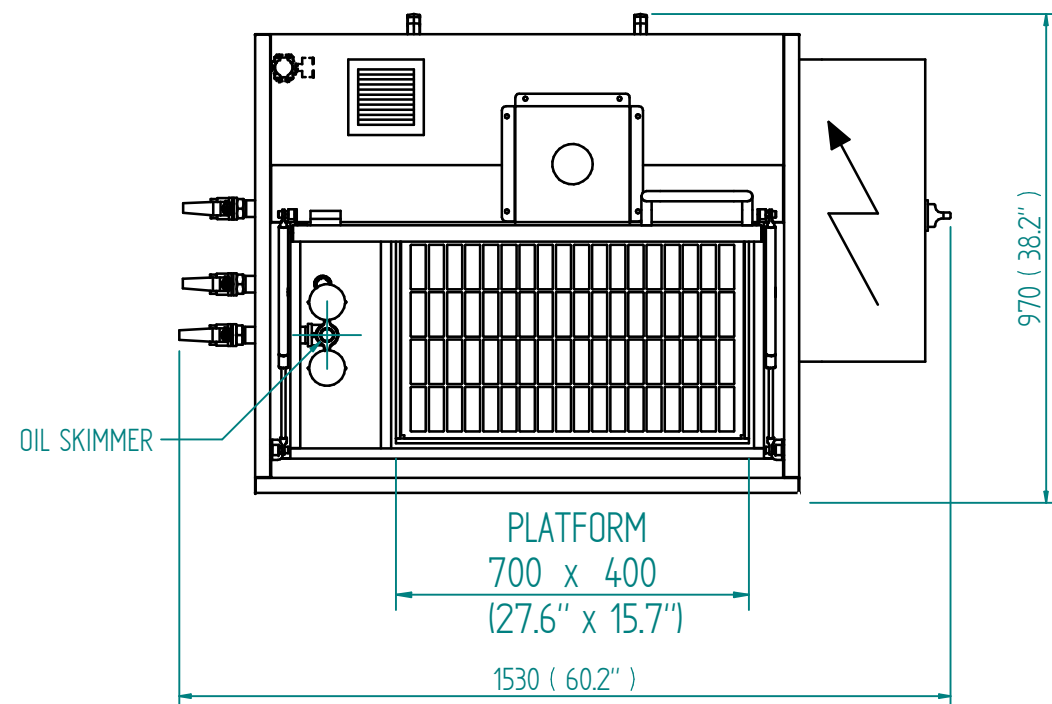

DISEGNATORE	REV.	DATA	DESCRIZIONE

USA

CONNECTIONS IN MAGENTA

DESCRIPTION	CUSTOMER	N° DRAWING	REV.
Layout Ultra U700 220V 1Ph 60Hz - USA - UL	-	SL000073	-
MACHINE ULTRA U700	AGENT	 STAINLESS STEEL INDUSTRIAL CLEANING TECHNOLOGY	
DRAUGHTSMAN y.caregnato	OFFER		
DATE 19.12.25	SIZE A3		
SCALE 1:15	Confidential design, according to Law, prohibited reproduction and disclosure without permission