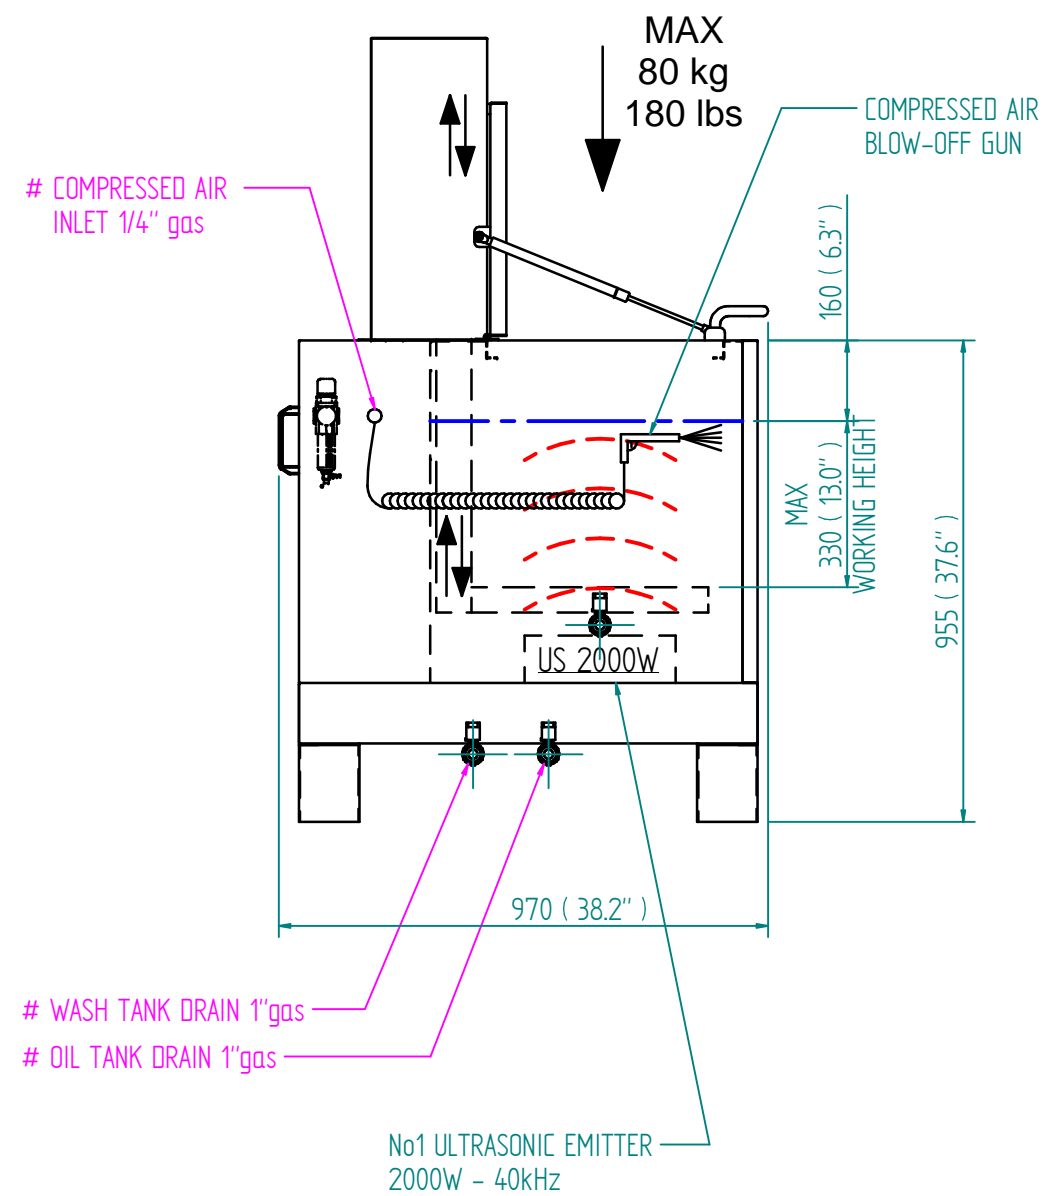

DISEGNATORE	REV.	DATA	DESCRIZIONE

USA

CONNECTIONS IN MAGENTA

DESCRIPTION	CUSTOMER	N° DRAWING	REV.
Layout Ultra U700 220V 1Ph 60Hz - USA - UL	-	SL000073	-
MACHINE ULTRA U700	AGENT	 STAINLESS STEEL INDUSTRIAL CLEANING TECHNOLOGY	
DRAUGHTSMAN y.caregnato	OFFER		
DATE 19.12.25	SIZE A3		
SCALE 1:15	Confidential design, according to Law, prohibited reproduction and disclosure without permission